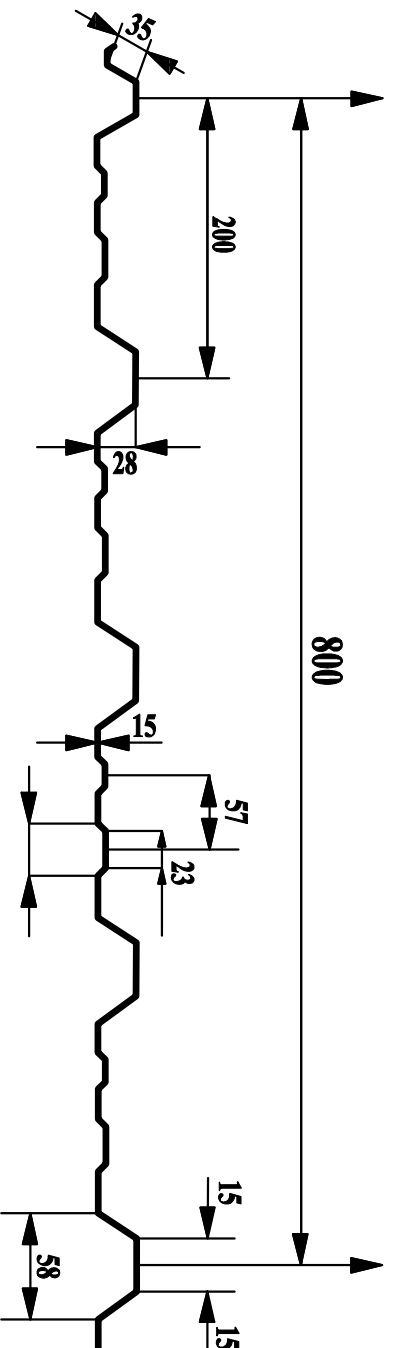

DOMOD TROUGH SHEET (DTS)

SMALL COIL